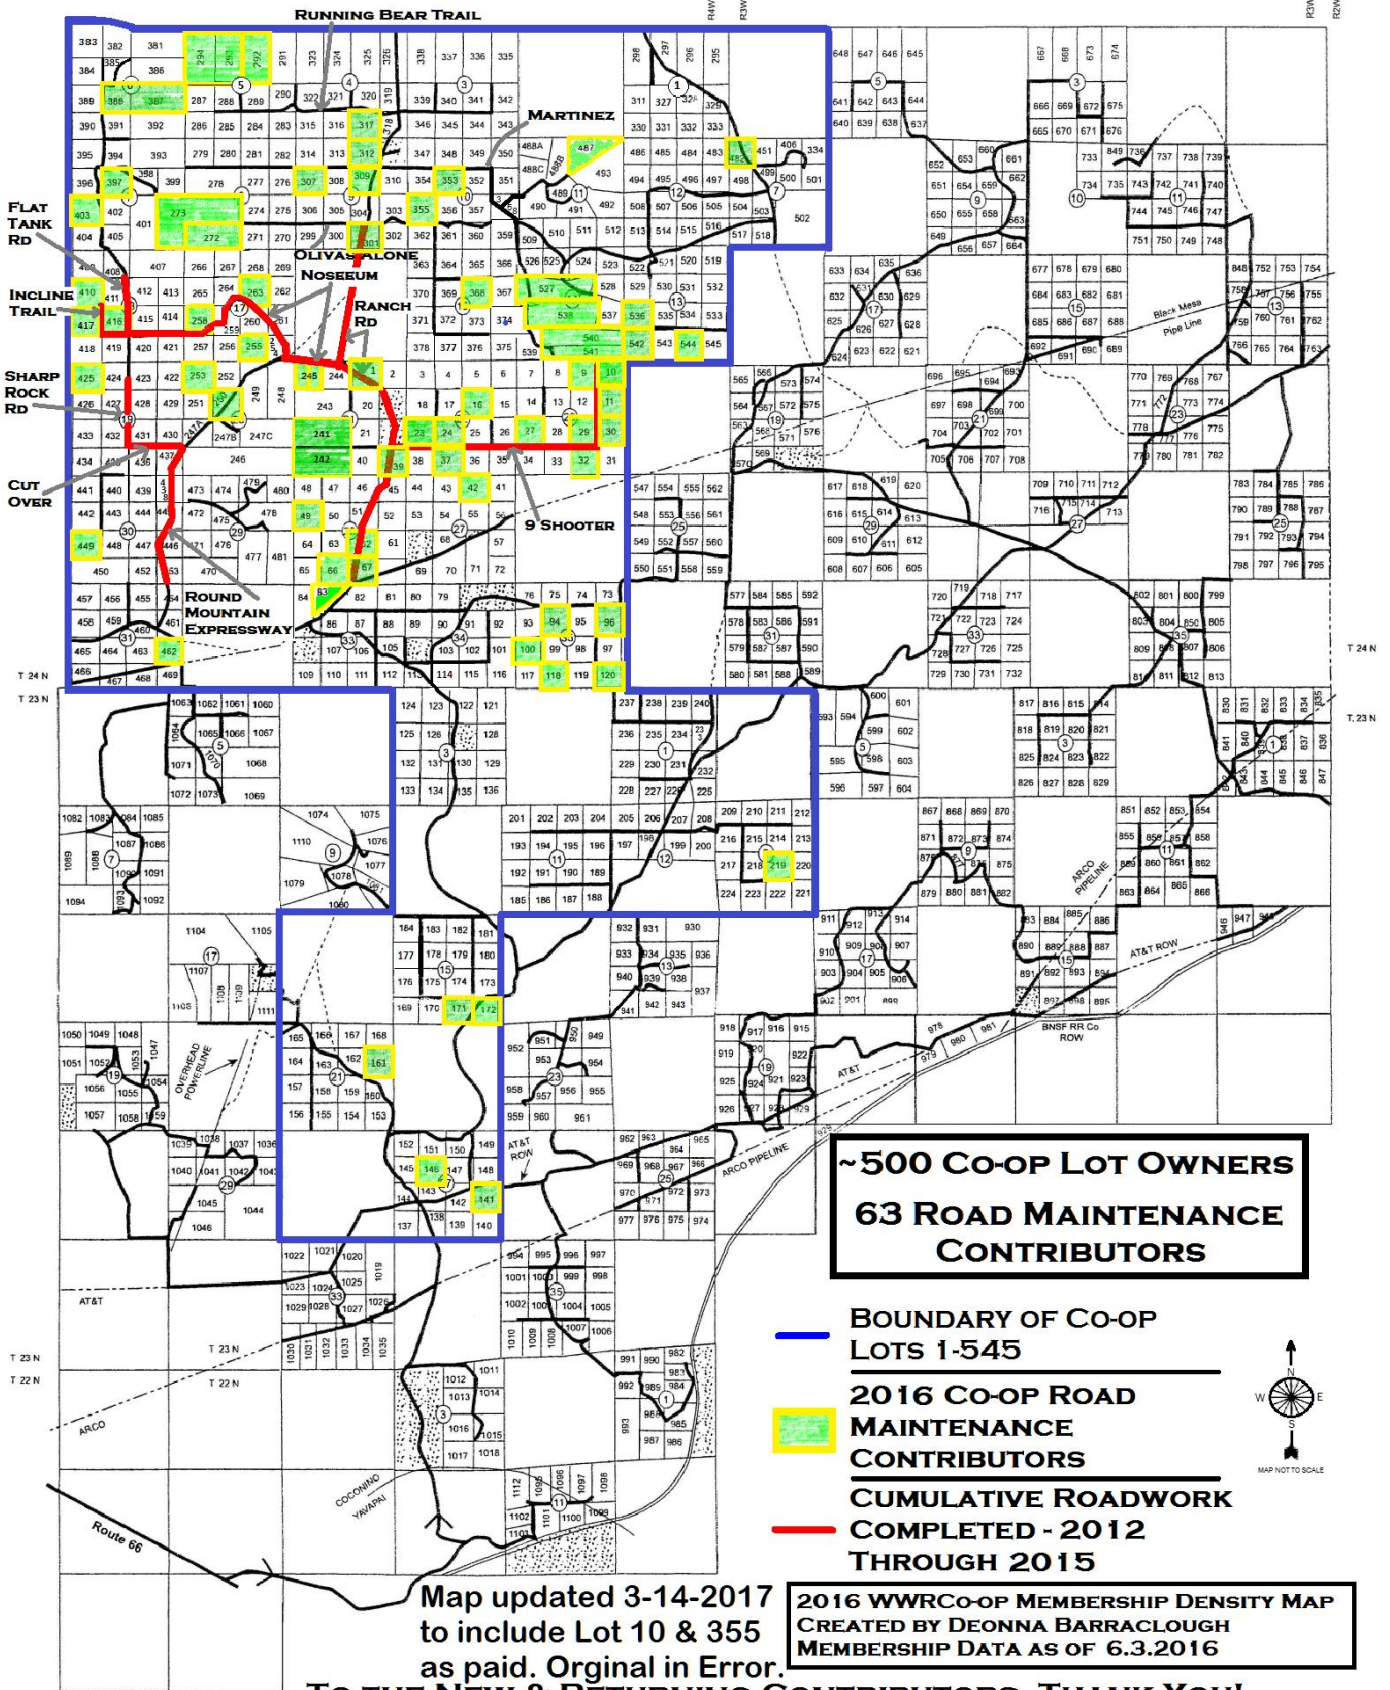

2016 WWR CO-OP MEMBER DENSITY MAP

NOTE: This map is modified to correct a road error on the original map. Change @ Elk Horn, Martinez, Vahalla & Cowboy Ridge roads at lot# 358. Deonna BarracloUGH - May 2014