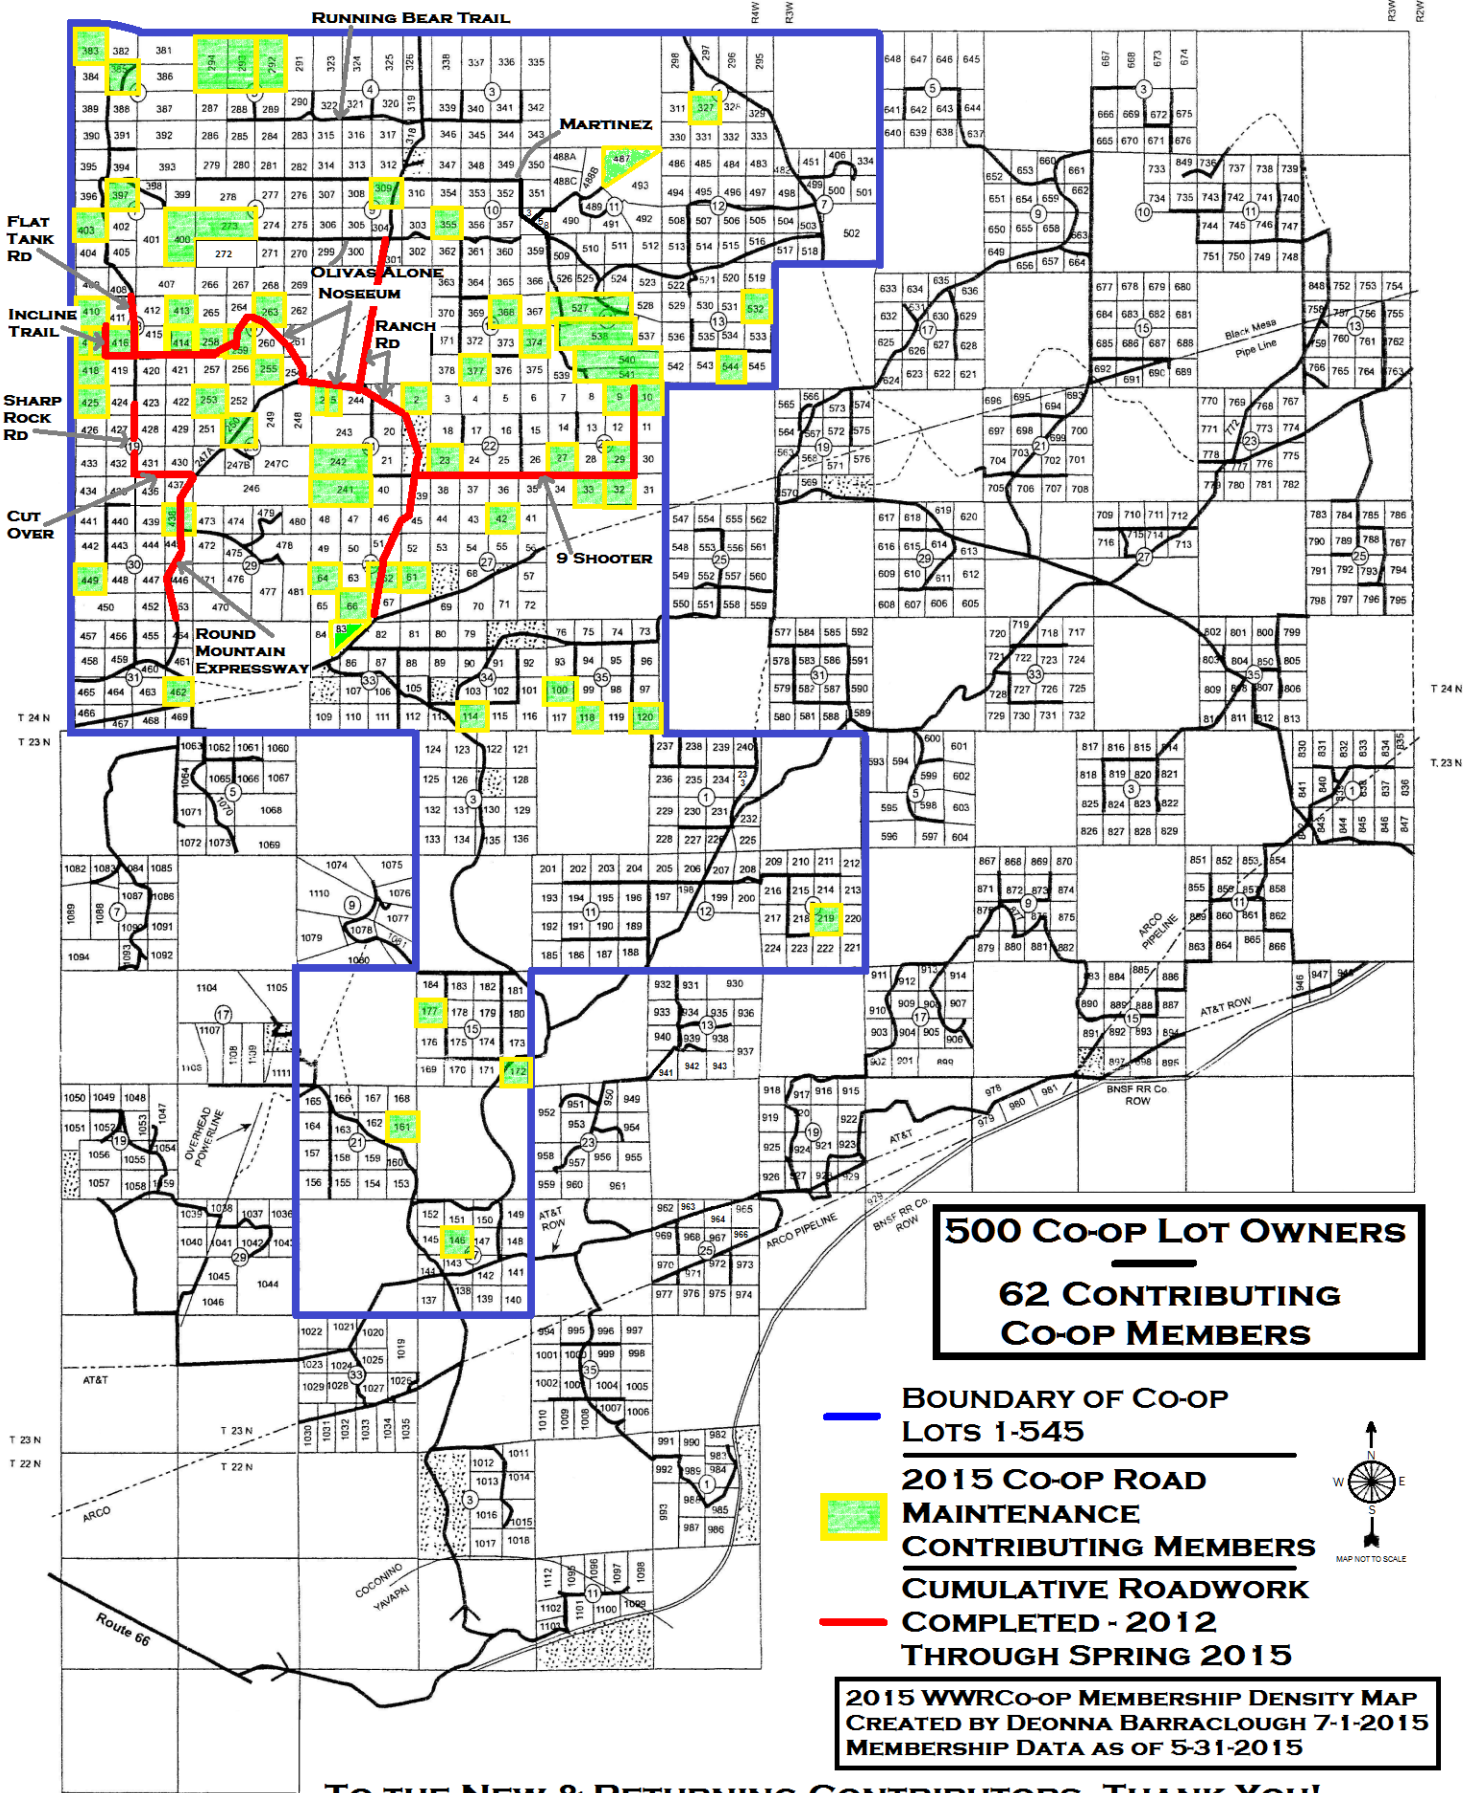

# 2015 WWR Co-OP MEMBER DENSITY MAP

**To the New & Returning Contributors, Thank You!**

NOTE: This map is modified to correct a road error on the original map. Change @ Elk Horn, Martinez, Vahalla & Cowboy Ridge roads at lot# 358. Deonna Barraclough - May 2014