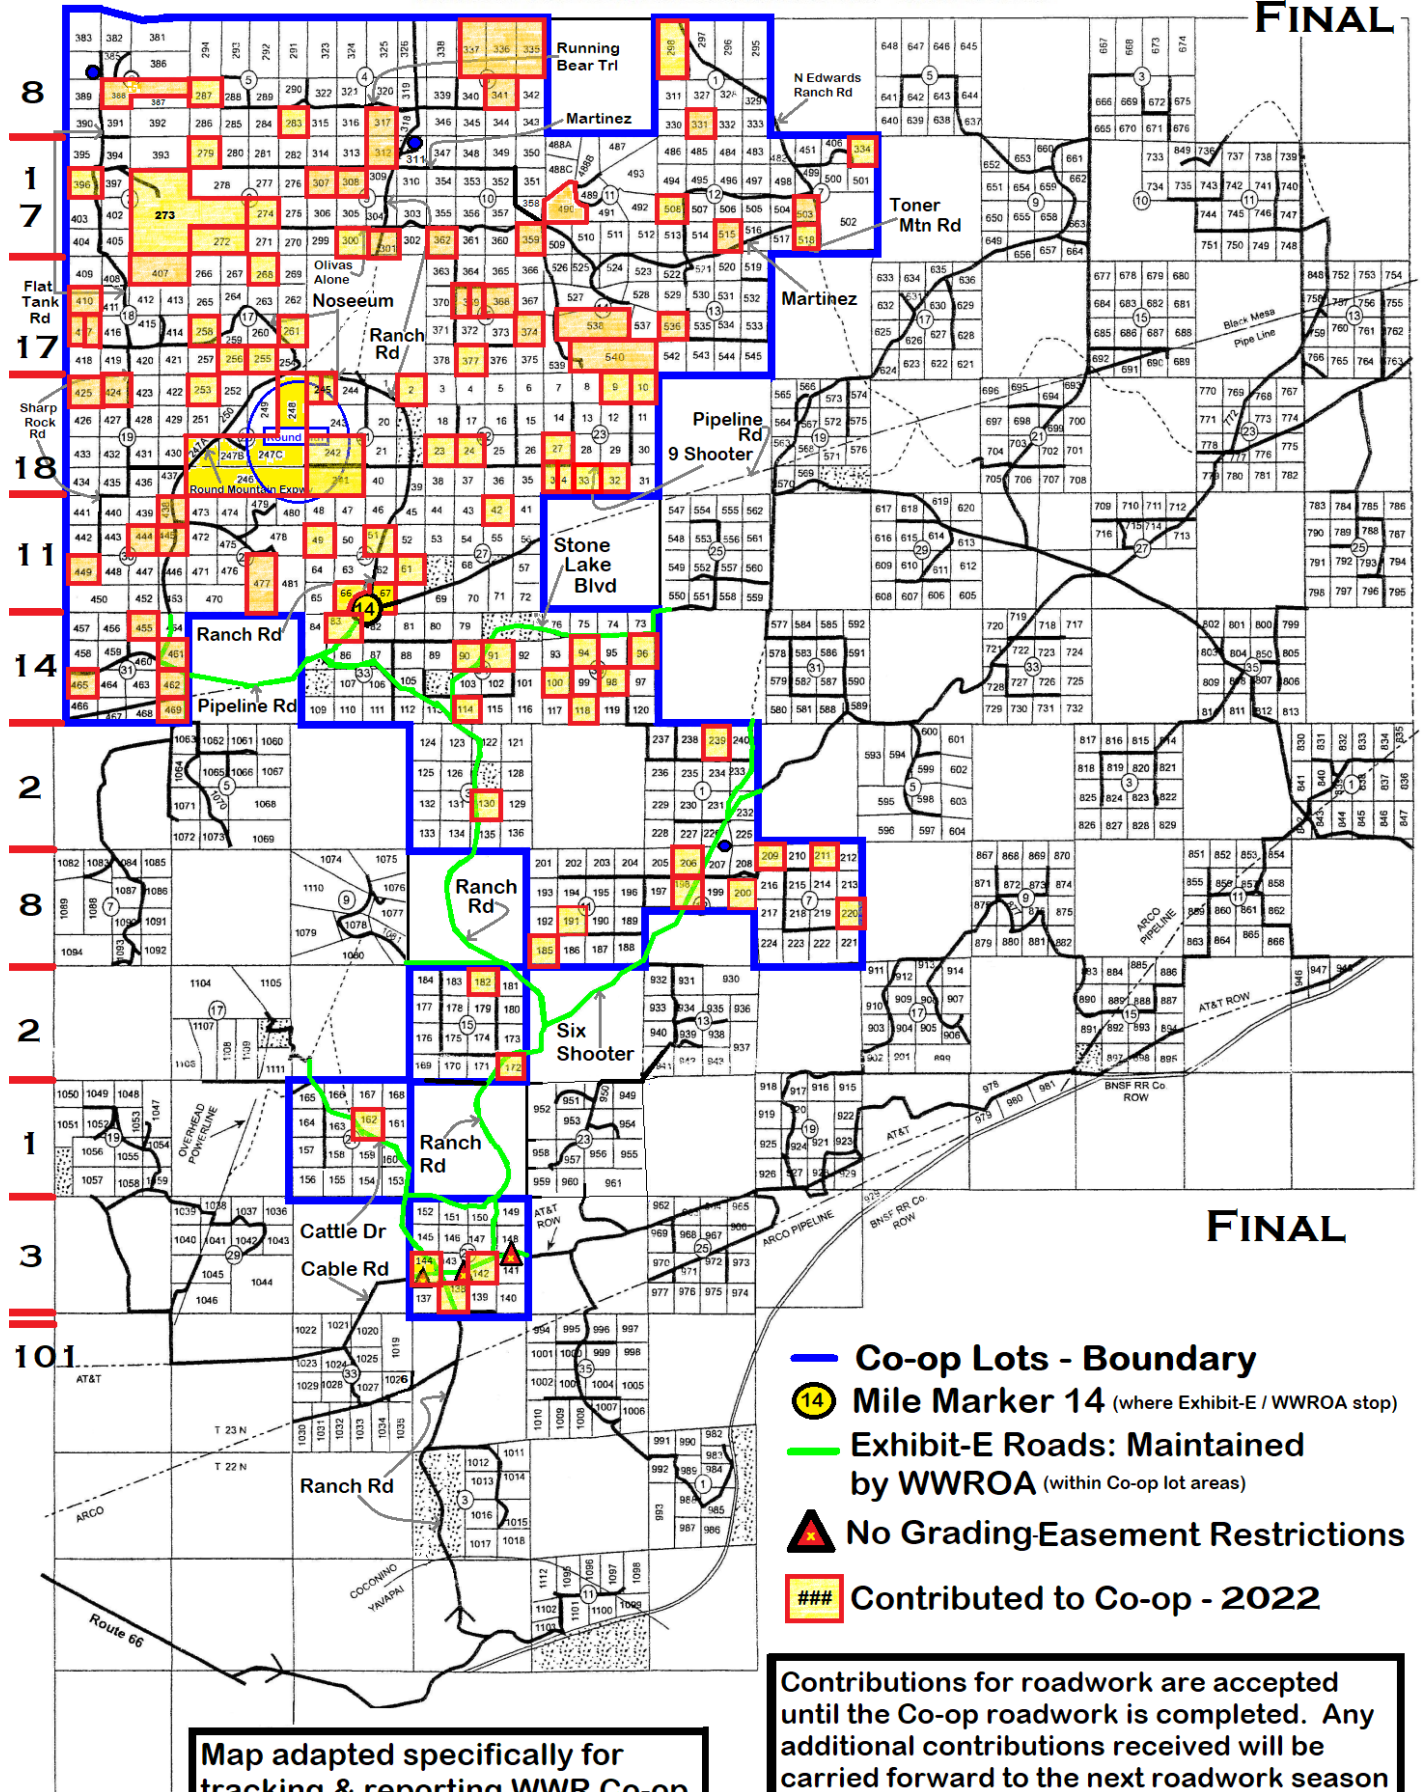

FINAL

2022 WWR Co-op - CONTRIBUTION MAP

APPROX 100 CURRENT CONTRIBUTORS - THAT'S 19%!

FINAL

FINAL

Deonna Barraclough Deonnabv@gmail.com
4-12-2023