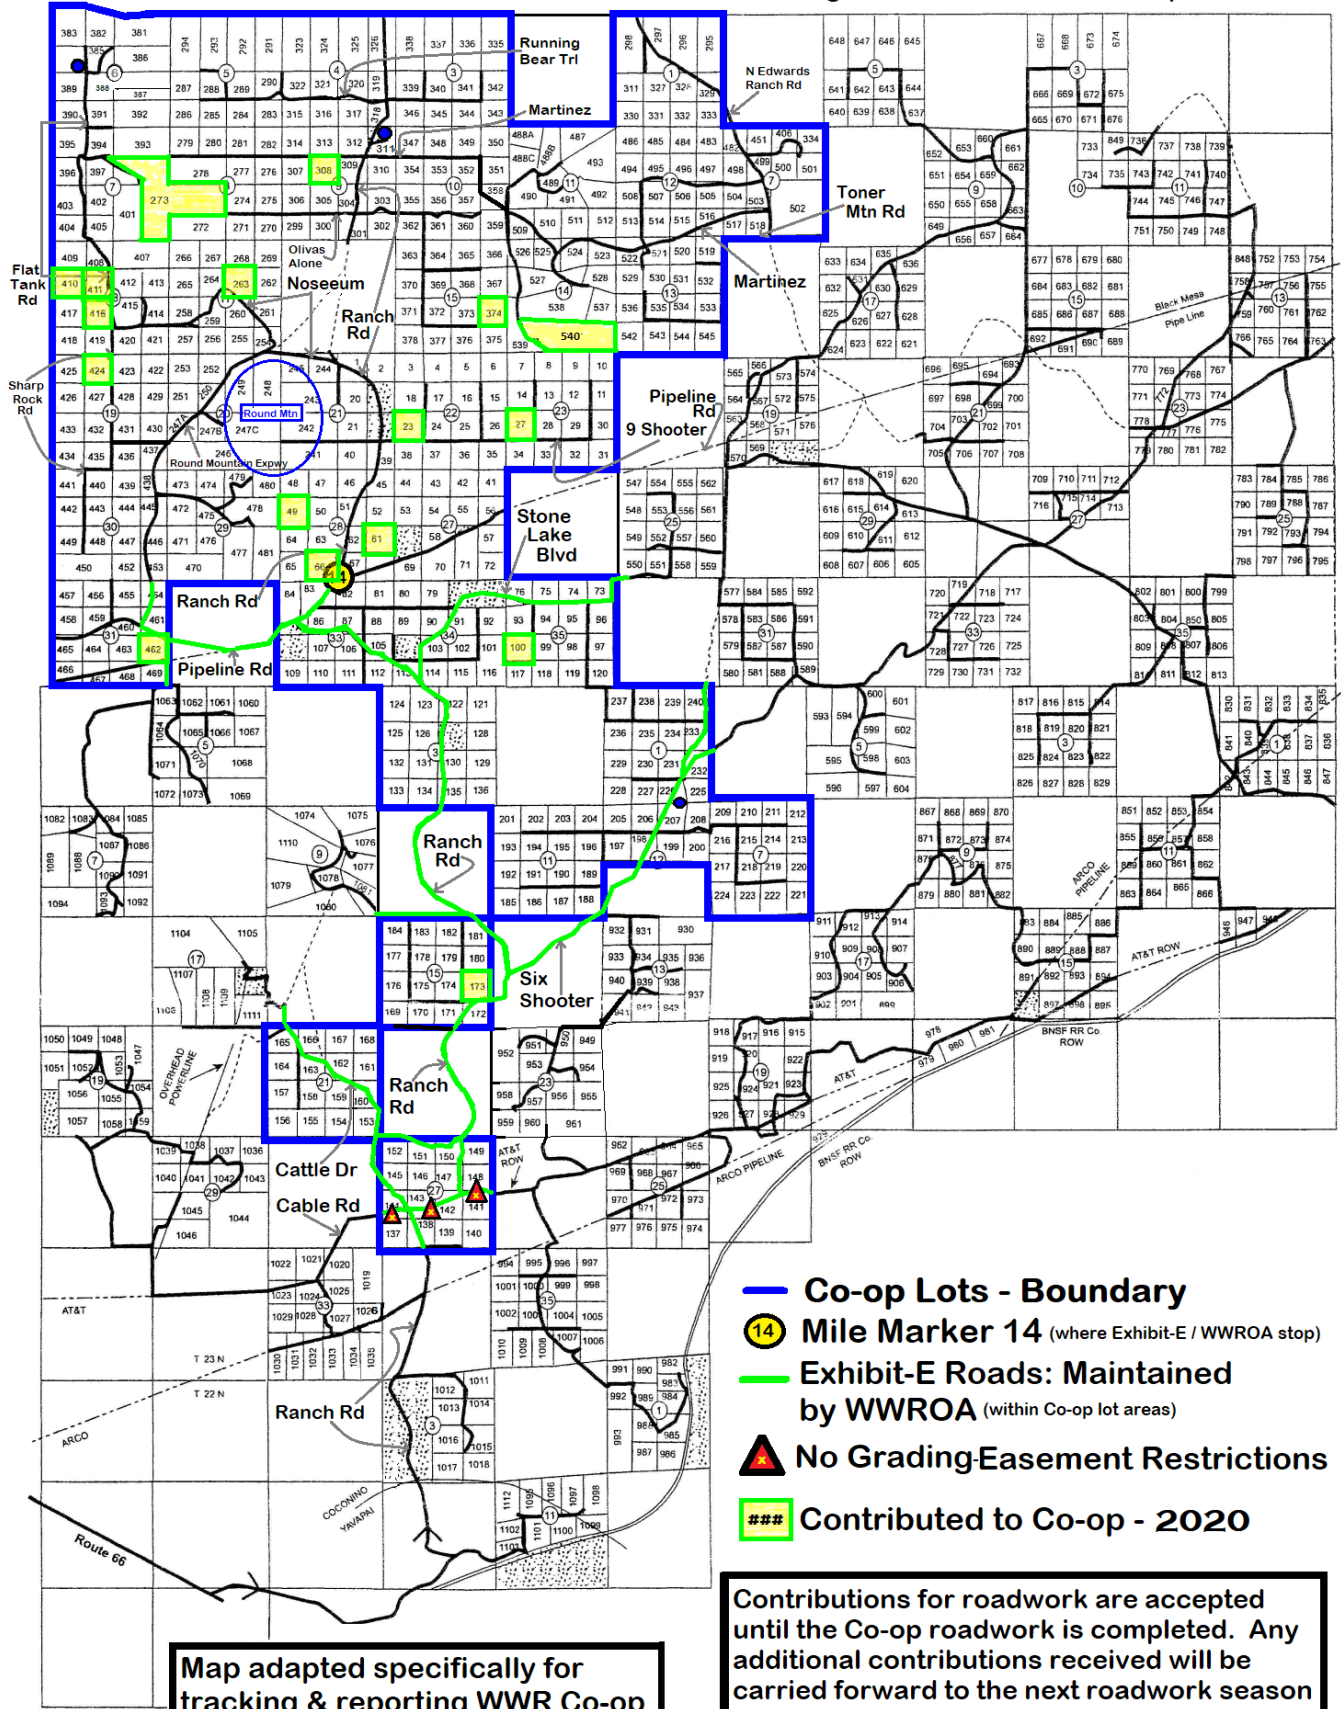

2020 WWR Co-op - CONTRIBUTION MAP

~17 Contributors for ~524 Owners = ~3%! Lets get back on track WWR Co-op!

Map adapted specifically for tracking & reporting WWR Co-op Contributions received - 2020

Rev 4-26-2021